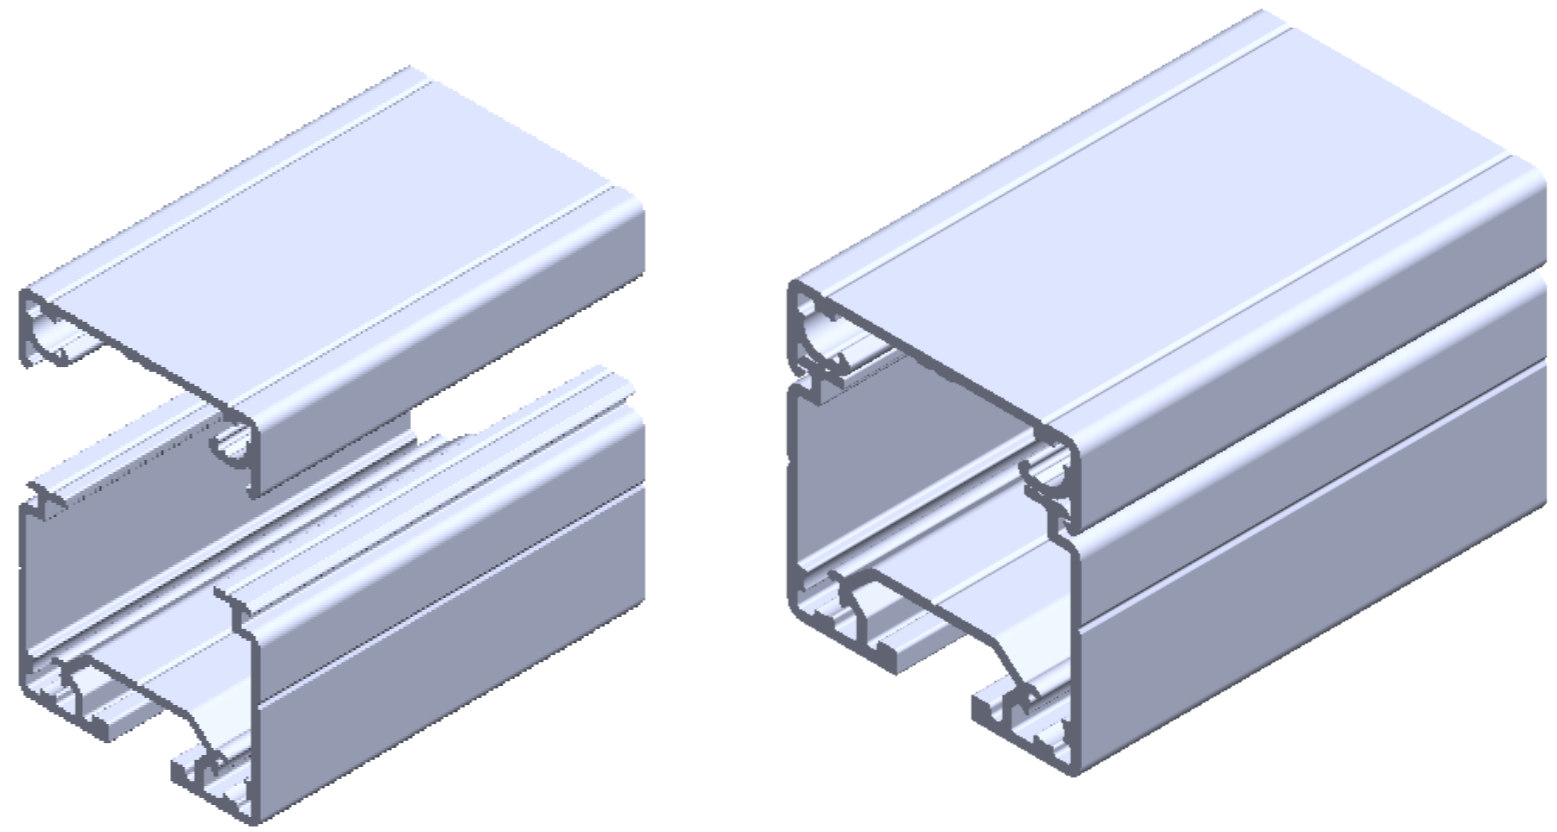

**Profile Group** - CABLE TRAY

**Part Code** - C.CT. 4444 AL

**Description** - CABLE TRAY 4444

ALL DIMENSIONS  
ARE IN MM

**SICA INDIA**  
www.sica.in

DATE	24-08-2015
DRAWN BY	MS
CHECKED BY	

**PART NAME** CABLE DUCT WITH COVER

<b>DRG. NO.</b>	6310, 6311	<b>MATERIAL</b>	ALUMINIUM ALLOY 6063 T6
<b>APPROX. WT.</b>		<b>REVISION</b>	

MODULAR  
ASSEMBLY  
SYSTEM

MODULAR  
CONVEYOR  
SYSTEM

ERGONOMIC  
WORKSTATION AND  
LEAN PRODUCTION  
SYSTEM