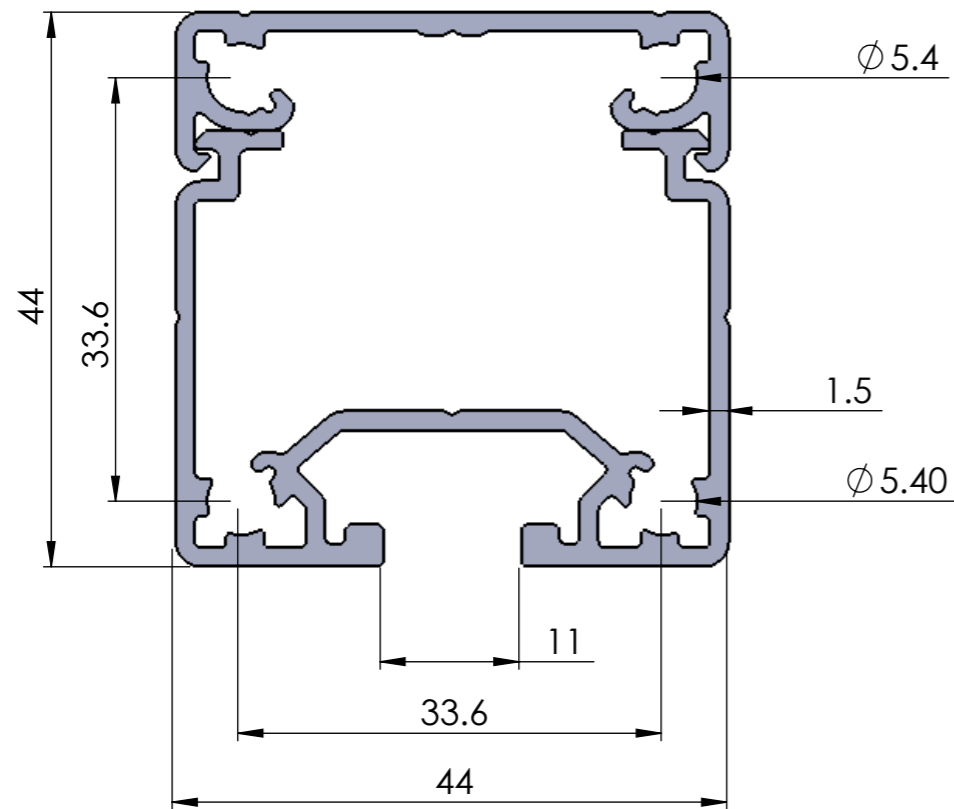

**Profile Group** - CABLE TRAY

**Part Code** - C.CT. 4444 AL

**Description** - CABLE TRAY 4444

ALL DIMENSIONS  
ARE IN MM

**SICA INDIA**  
www.sica.in

DATE	24-08-2015
DRAWN BY	MS
CHECKED BY	

**PART NAME** CABLE DUCT WITH COVER

<b>DRG. NO.</b>	6310, 6311	<b>MATERIAL</b>	ALUMINIUM ALLOY 6063 T6
<b>APPROX. WT.</b>		<b>REVISION</b>	

MODULAR  
ASSEMBLY  
SYSTEM

MODULAR  
CONVEYOR  
SYSTEM

ERGONOMIC  
WORKSTATION AND  
LEAN PRODUCTION  
SYSTEM