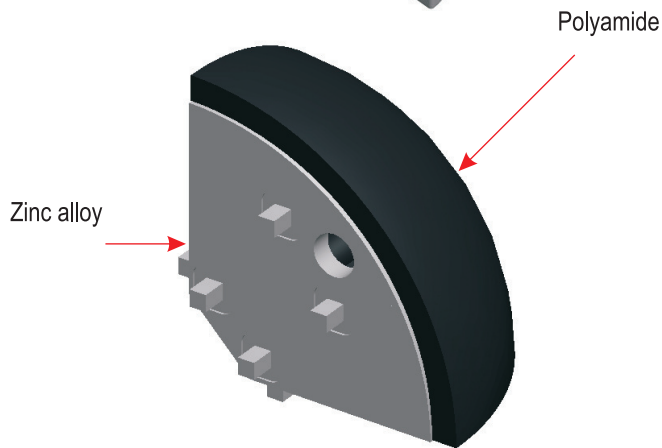

### 3 Way Joint

Item	Size		Part No.
	a	b	
3 Way Joint PG2020	19.0	1.0	06.3WJ.2020
3 Way Joint PG3030	28.5	1.5	08.3WJ.3030
3 Way Joint PG4040	38.0	2.0	10.3WJ.4040
3 Way Joint PG6060	56.5	3.5	10.3WJ.6060

3 WAY JOINT

C

15